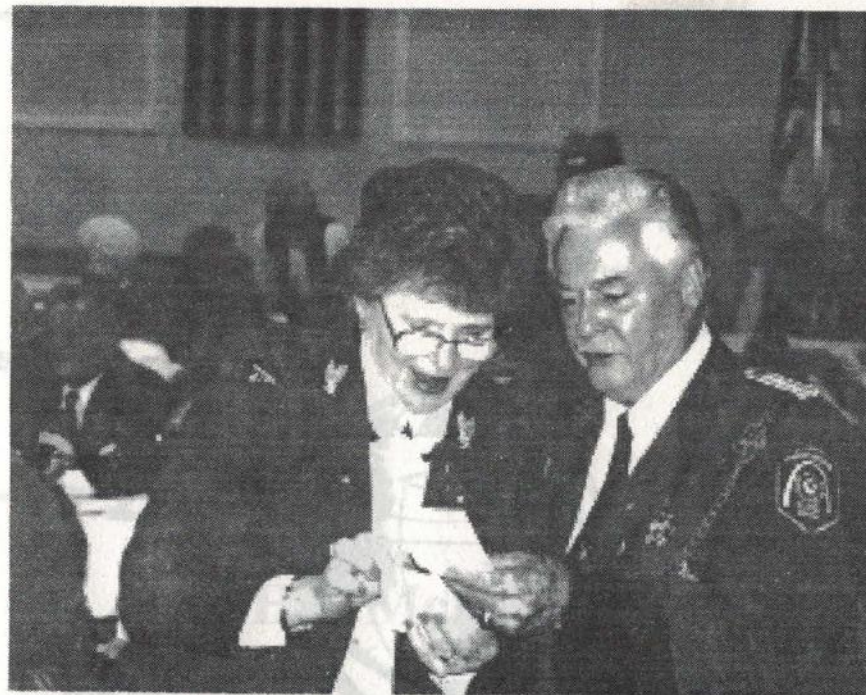

SCHUETZENVEREIN ST. LOUIS von 1961

OFFICERS 1997-98

PRESIDENT.....NORMAN WATERWIESE
VICE PRESIDENT..... MARTY BOEVINGLOH
SECRETARY .....KARL WEIDT
TREASURER.....GEROLD LEUKERT
FINANCIAL SECRETARY..... HORST KORNEFFEL
ENTERTAINMENT CHAIRMEN ..... PETER FREILING
& GERD GOETZ
SCHIESSWART .....RUDI STERZL
ASSISTANT SCHIESSWART.....RON MOROVITZ
FESTDIREKTOR.....KARL SEIBERT

MEETINGS ARE HELD EVERY SECOND THURSDAY
OF THE MONTH AT 7:30 P.M.

DEUTSCHER KULTURVEREIN
3652 S. JEFFERSON

FOR MORE INFORMATION ABOUT MEMBERSHIP AND
COMPETITION PLEASE CONTACT FRANK ROHATSCH,
TELF. 843-5295.

CHICAGO & ST. LOUIS CLUB MEMBERS
SHOWING OFF PICTURES OF GRANDCHILDREN