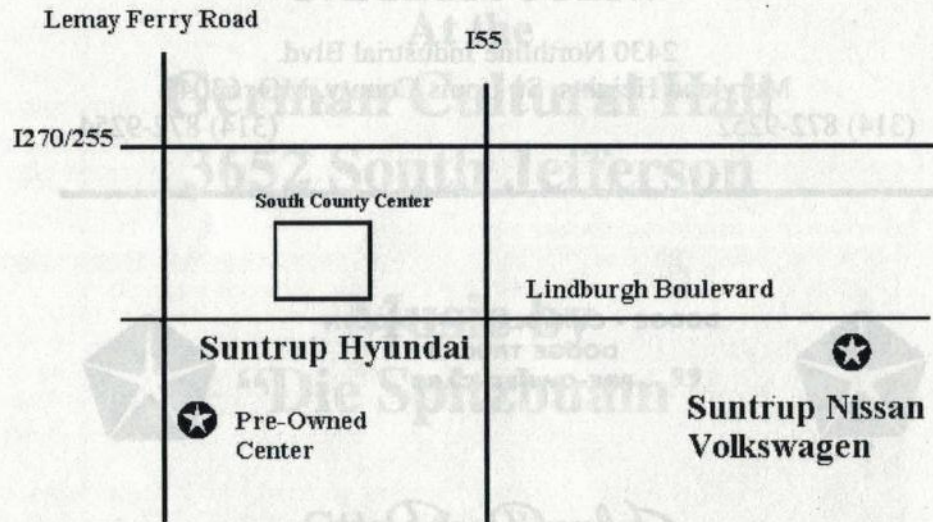

DODGE - CHRYSLER - PLYMOUTH
DODGE TRUCKS
PRE-OWNED CARS

John B. Ritter
PRESIDENT

JERSEY COUNTY MOTOR CO., INC.
Highway 267 South
Jerseyville, IL 62052

Office: 618-498-2143
618-498-2144

Compliments Of
Don Suntrup
Butch Suntrup
Craig Suntrup