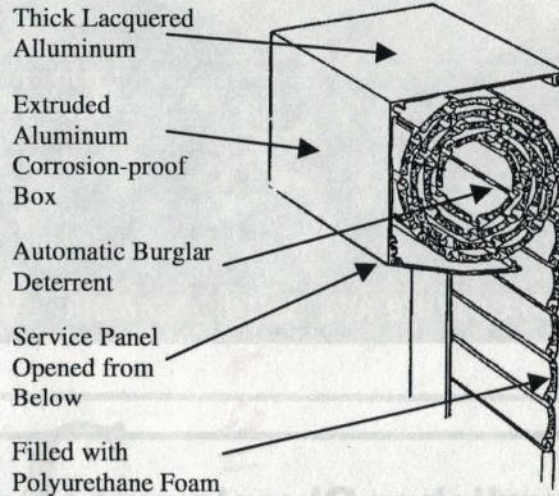

St. Louis Music

St. Louis Music, Inc
1400 Ferguson Avenue

Cable: MUSICO
Fax: (314) 727-8929

ROLLAEDEN IMPORTET VON DEUTCHLAND

EURO SHUTTERS & CO

The Advanced technology of security, insulation, privacy, and noise control all wrapped up in the **EURO-SHUTTER**, leaving no quality behind.