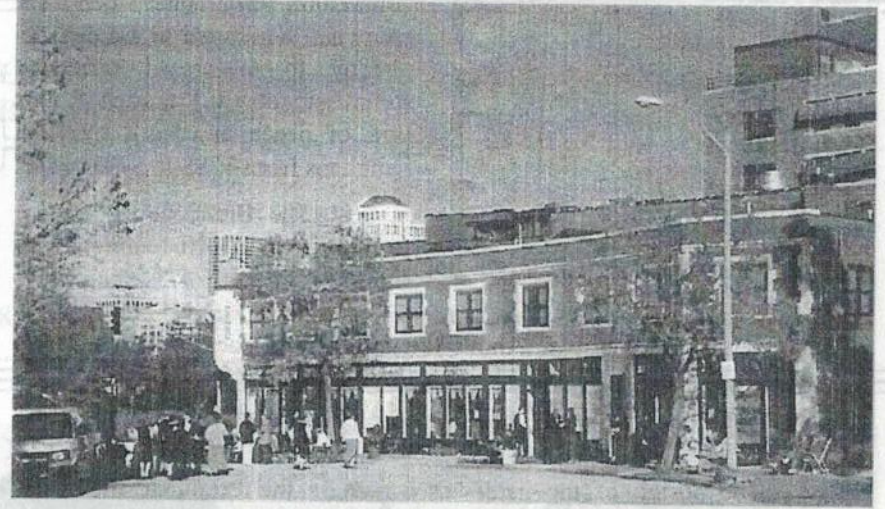

Companion®

European Breads & Sweet Stuff
All Baked Fresh Daily

BREAKFAST · PASTRIES · SANDWICHES · CATERING · ANTIPASTI [CWE] · CRAFT BEER & WINE [CWE]

Available at your neighborhood grocer or visit us at

Clayton Café 8143 Maryland Avenue St. Louis, MO 63105 · 314.721.5454

Central West End Café 4651 Maryland Avenue · St. Louis, MO 63108 [Fall 2007]

Ladue Café 9781 Clayton Road · Ladue, MO 63124 [Fall 2007]

The Saint Louis Gast Haus

† Ann, Bill & Maritza, Carmen, Ed †
† Owners †

Tuesday through Friday, 11 am till 9 pm
Saturdays, 4 pm till 10 pm
Sundays, 2 pm till 9 pm
Closed Mondays

Bar hours extend until last call if needed.

At the Intersection of 18th & Chouteau
314 . 621 . 4567