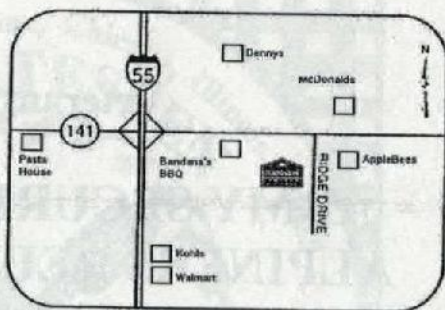

St. Louis winners of the day

2121 Ridge Drive • Arnold, MO 63010

Ph 636-282-2400

Fax 636-282-3800

Toll Free: 1-800-2-RAMADA

www.ramadastlouis.com

Located just a few minutes south of Saint Louis.

You can get all that the city has to offer without the traffic or headaches that accompany it.