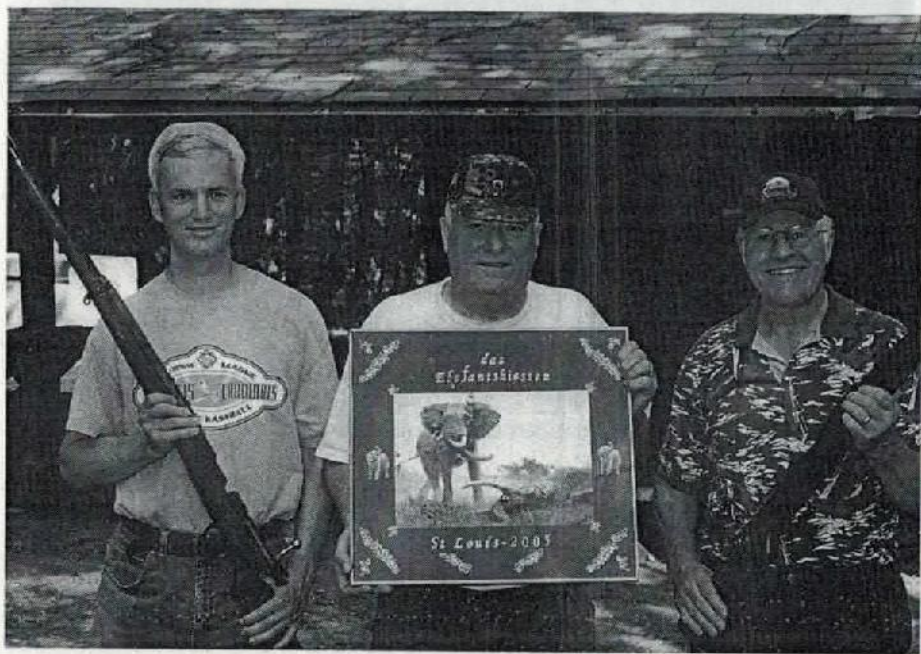

Winners at the Elefantchiessen - 2005