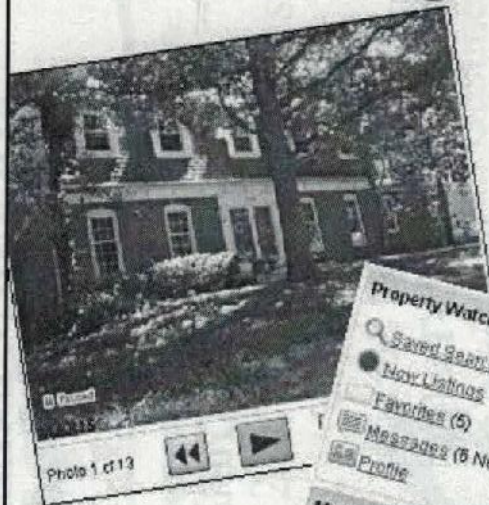

Searching for your dream home ?