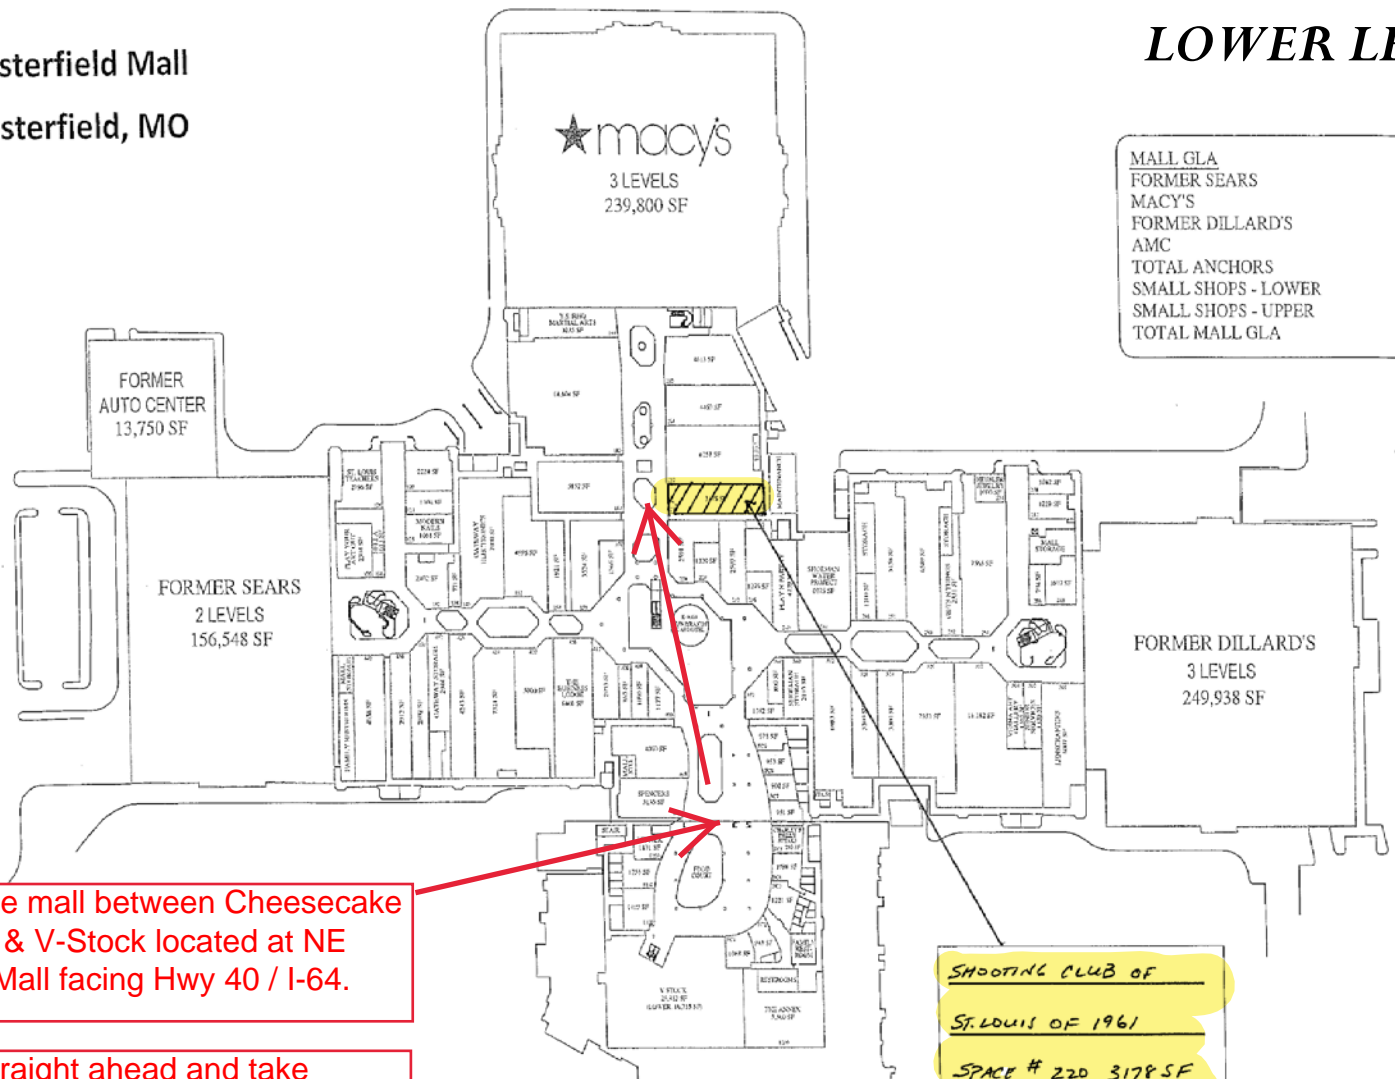

Chesterfield Mall
 Chesterfield, MO

LOWER LEVEL

MALL GLA	
FORMER SEARS	170,298 SF
MACY'S	239,800 SF
FORMER DILLARD'S	249,938 SF
AMC	59,491 SF
TOTAL ANCHORS	719,527 SF
SMALL SHOPS - LOWER	251,106 SF
SMALL SHOPS - UPPER	296,022 SF
TOTAL MALL GLA	1,266,655 SF

EXHIBIT A:
 Leased Area
 SHOOTING CLUB OF ST. LOUIS
 OF 1961
 SPACE # 220 3178 SF

Enter the mall between Cheesecake Factory & V-Stock located at NE side of Mall facing Hwy 40 / I-64.

Walk straight ahead and take escalator to lower level. Walk through main center open area towards Macy's. Our unit will be on your right.

SHOOTING CLUB OF
 ST. LOUIS OF 1961
 SPACE # 220 3178 SF

Street Address:
 51A Chesterfield Mall
 Chesterfield MO 63017